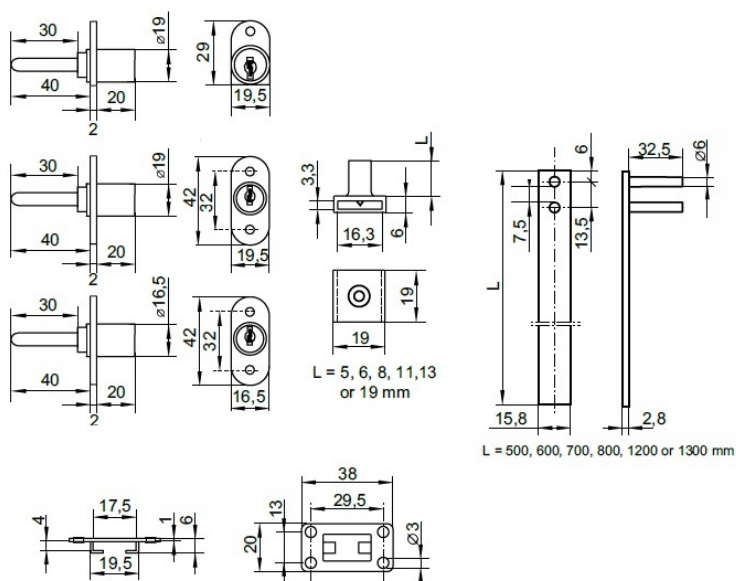

## Description:

Cent. Lock 1018/500mm, NPL,  $\phi 19 \times 20$ mm, 40mm Tail, CK SISO, 3x13mm Pegs & 2 x Metal Bar Guides

## Item number:

14.03.126-0

Units	Box	Carton	HS Code	Barcode
Pcs.	24	120	8301300000	
				5704866034890